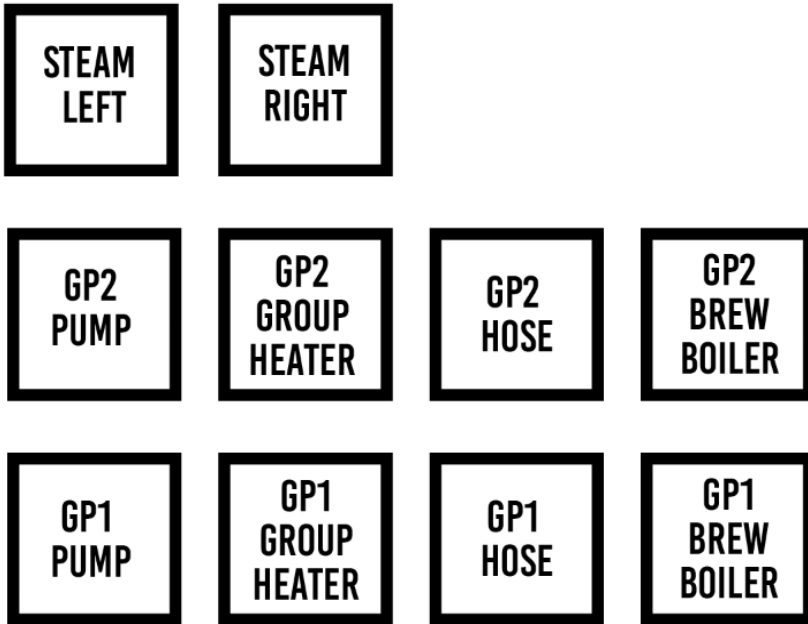

TECHNICAL DOCUMENT

4008 Relay locations Call outs on UCEM 1,2 and 3

All diagrams are shown as you will see it with the cover down ready to service

Single Group

2 Group

3 Group