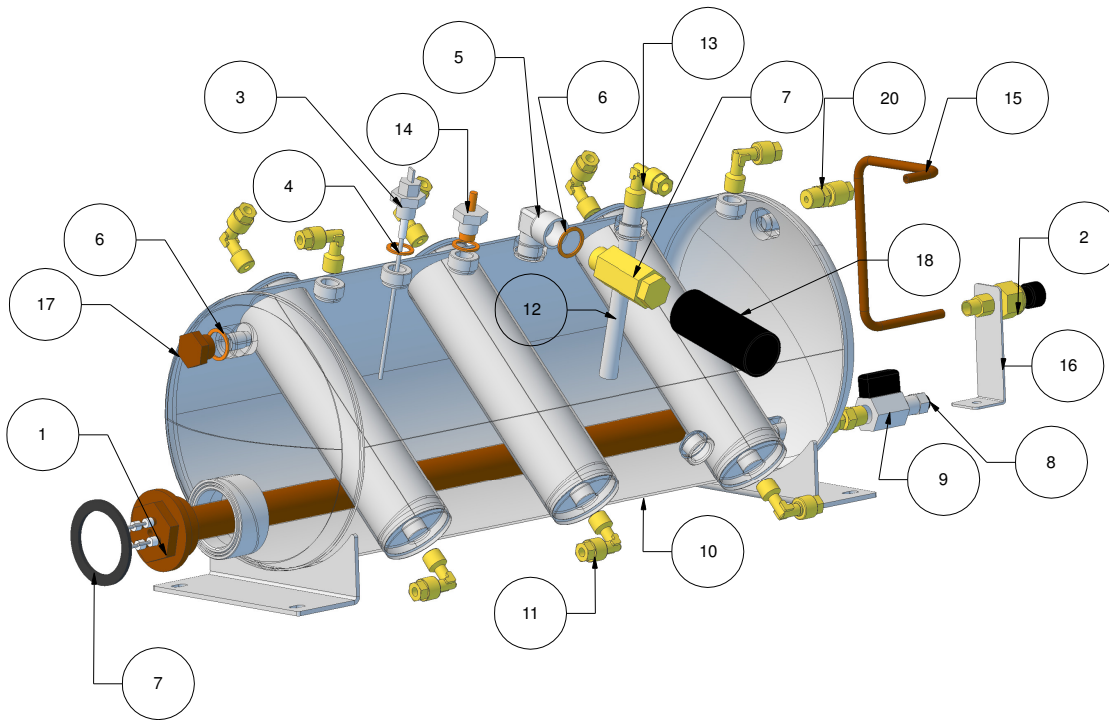

Item Number	Part Number	Part Name
1	MV-2008	Mach 2 3 Group Heating Element
2	MV-1243	Pressure Transducer
3	MV-1049	Auto Fill Probe
4	MV-1063	1/4 Copper Washer
5	MV-2010	3/8 to 3/8 Elbow Fitting
6	MV-1050	3/8 Copper Washer
7	MV-1051	Pressure Relief Valve
8	MV-1038	1/4 x 6mm Push In Fitting
9	MV-1168	1/4 Shut Off Valve
10	MV-2013	3 Group Steam Boiler
11	MV-1064	1/4 Elbow Fitting
12	MV-1091	Hot Water Dip Tube
13	MV-2014	Mach 2 Hot Water Fitting
14	MV-1046	Purge Valve
15	MV-2121	3 Group PressureTransducer Tube
16	MV-1081	Pressure Transducer Holder
17	MV-1076	3/8 Boiler plug
18	MV-2011	Pressure Relief Valve Cover
19	MV-1069	1/4 Straight Fitting