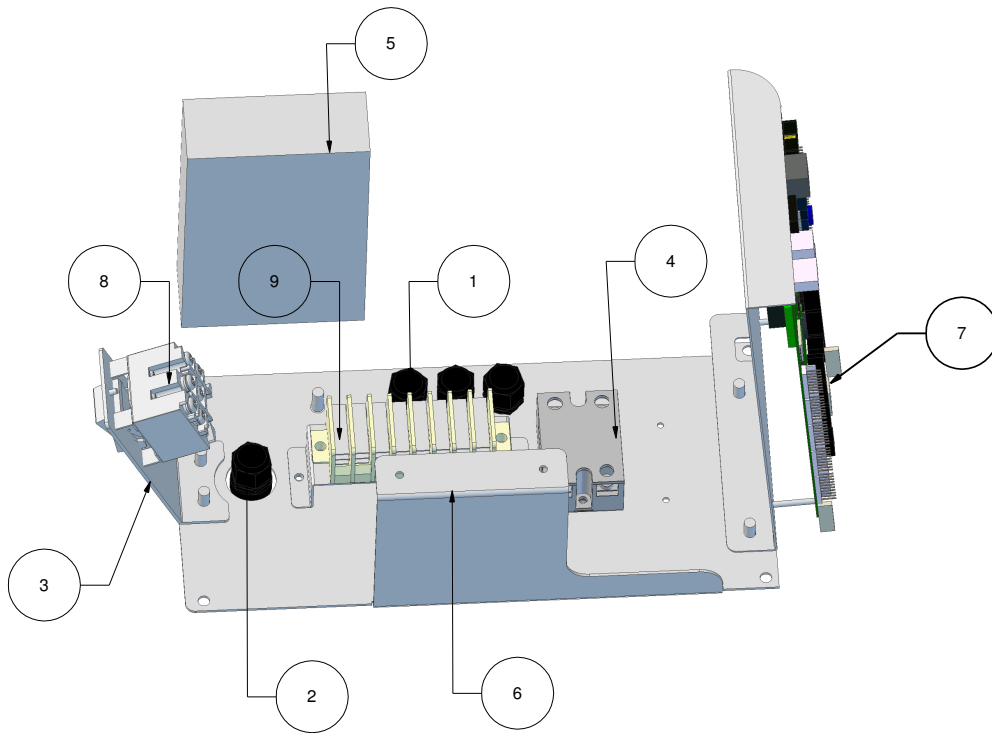

Item Number	Part Number	Part Name
1	MV-2053	Pump Strain Relieif
2	MV-2054	Power Cord Strain Relieif
3	MV-2055	Mach 2 Power Switch Sheet Metal
4	MV-1206	SSR Steam Boiler
5	MV-2125	Meanwell RS 100
6	MV-2051	Mach 2 Electronics Manifold Sheet Metal
7	MV-2061	Mach 1,2 and 3 PCB
8	MV-2056	Mach 2 Main Power Switch 3 Pole
9	MV-2052	Mach 2 and 3 Terminal Block