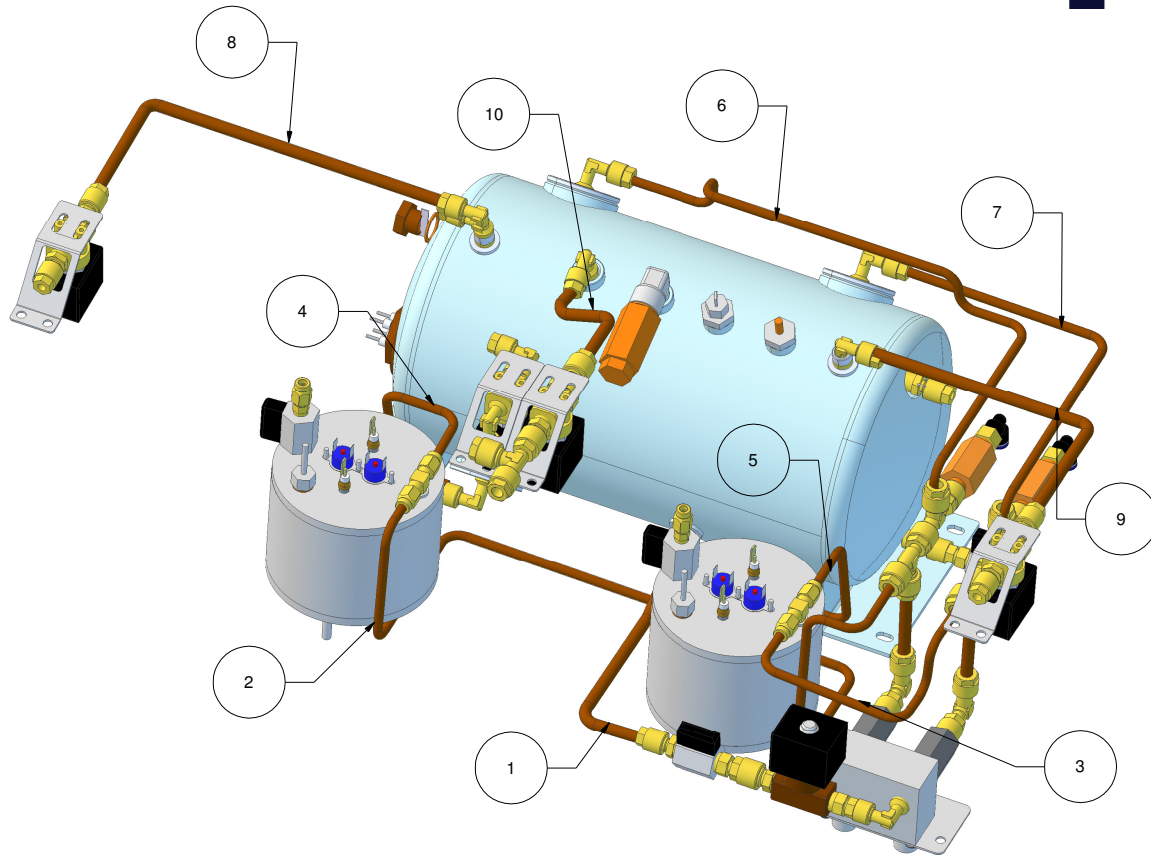

Item Number	Part Number	Part Name
1	MV-2086	Pipe Mach 2 Group Autofill
2	MV-2087-B	Pipe Mach 2 Group Mixing 1
3	MV-2096-B	Pipe Mach 2 Group Mixing 2
4	MV-2091	Pipe Mach 2 Group HX Out 1
5	MV-2128	Pipe Mach 2 Group HX Out 2
6	MV-2092-B	Pipe Mach 2 Group HX In 1
7	MV-2093-B	Pipe Mach 2 Group HX In 2
8	MV-2089	Pipe Mach 2 Group Left Steam
9	MV-2094	Pipe Mach 2 Group Right Steam
10	MV-2090	Pipe Mach 2 Group Hot Water