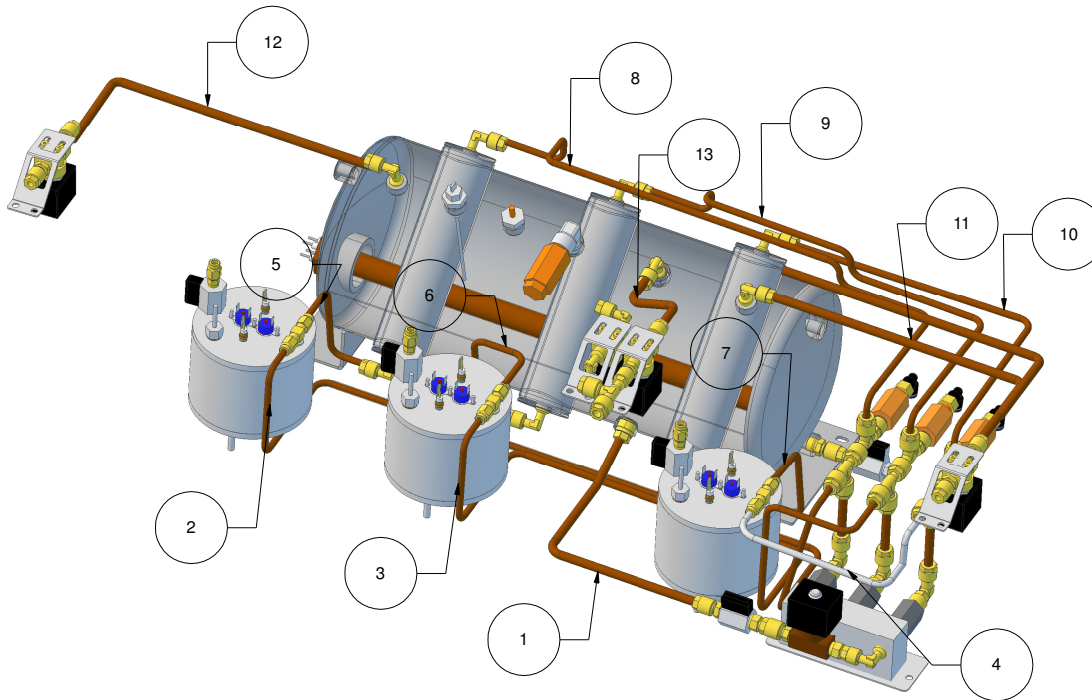

Item Number	Part Number	Part Name
1	MV-2070	Pipe Mach 3 Group Autofill
2	MV-2072-B	Pipe Mach 3 Group Mixing 1
3	MV-2071-B	Pipe Mach 3 Group Mixing 2
4	MV-2082-B	Pipe Mach 3 Group Mixing 3
5	MV-2073	Pipe Mach 3 Group HX out 1
6	MV-2081	Pipe Mach 3 Group HX out 2
7	MV-2080	Pipe Mach 3 Group HX out 3
8	MV-2076-B	Pipe Mach 3 Group HX In 1
9	MV-2077-B	Pipe Mach 3 Group HX In 2
10	MV-2078-B	Pipe Mach 3 Group HX In 3
11	MV-2079	Pipe Mach 3 Group Right Steam
12	MV-2075	Pipe Mach 3 Group Left Steam
13	MV-2083	Pipe Mach 3 Group Hot Water