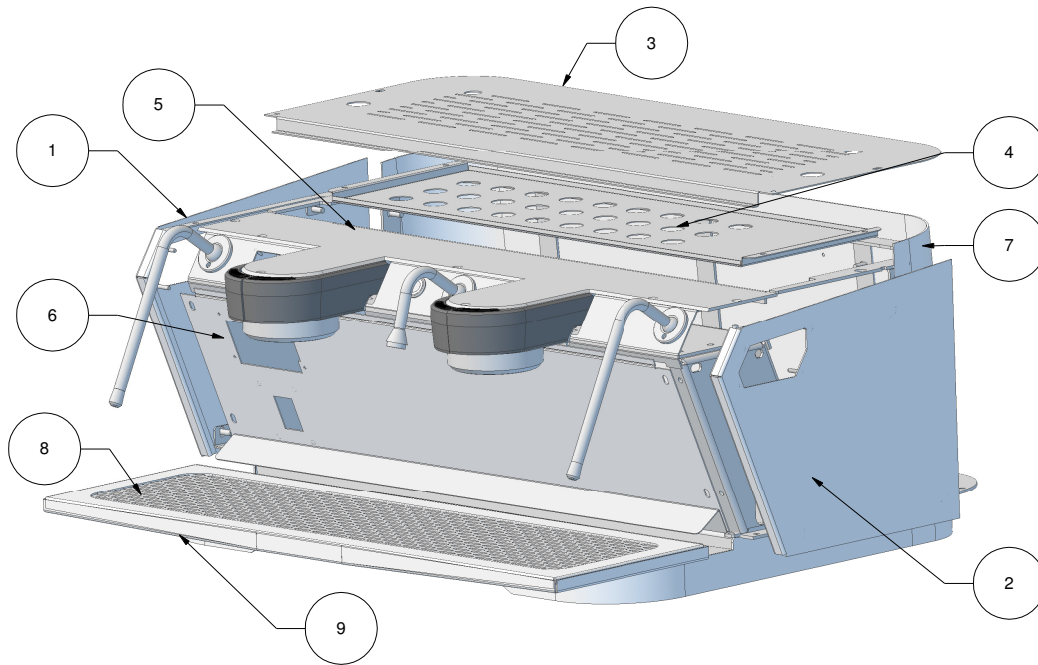

## **MACH SERIES PARTS DIAGRAM**

**VERSION 3 UPDATED 8/2022**

## MACH 1 PANELS

Item Number	Part Number	Part Name
1	MV-2000	Left Side Panel
2	MV-2001	Right Side Panel
3	MV-2002-1	Cup Tray 1 Group
4	MV-2002-L-1	Cup Tray 1 Lower
5	MV-2003-1	Group Top Cover 1 Group
6	MV-2004-1	Front Cover 1 Group
7	MV-2005-1	Back Panel 1 Group
8	MV-2006-1	Upper Drip Tray 1 Group
9	MV-2007-1	Lower Drip Tray 1 Group

## MACH 2 GROUP PANELS

Item Number	Part Number	Part Name
1	MV-2000	Left Side Panel
2	MV-2001	Right Side Panel
3	MV-2002-2	Cup Tray 2 Group
4	MV-2002-L-2	Cup Tray 2 Group Lower
5	MV-2003-2	Group Top Cover 2 Group
6	MV-2004-2	Front Cover 2 Group
7	MV-2005-2	Back Panel
8	MV-2006-2	Upper Drip Tray 2 Group
9	MV-2007-2	Lower Drip Tray 2 Group