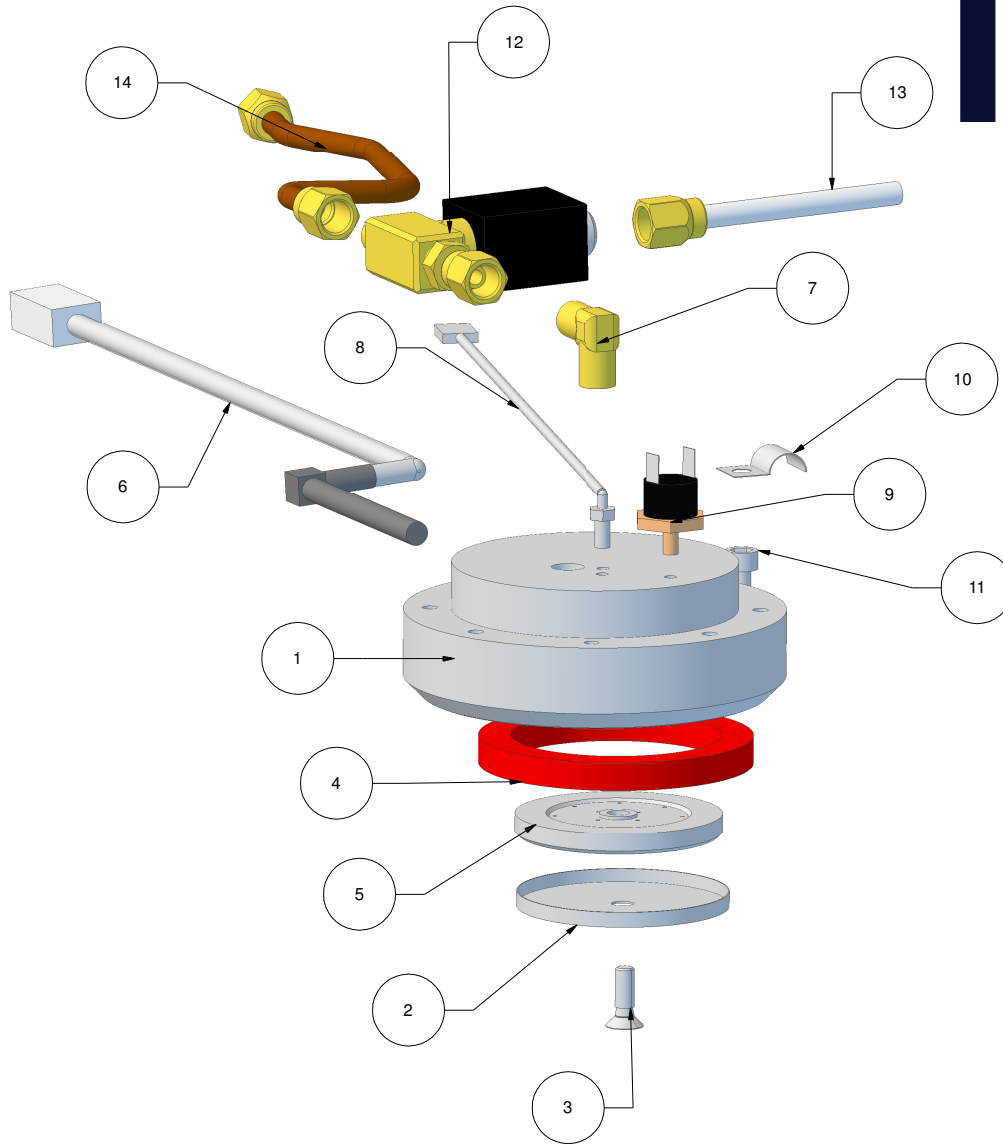

Item Number	Part Number	Part Name
1	MV-1005	Group Head
2	MV-1031	Group Screen
3	MV-1032	Group Screw
4	MV-1030	Group Gasket
5	MV-1029	Diffuser
6	MV-1007	Cartridge Heater
7	MV-1010	1/8 Brew Valve Elbow
8	MV-1008-M4	M4 RTD
9	MV-1048	135c Resetable High Limit
10	MV-1249	Cartridge Heater Clamp
11	MV-1032	Group Mounting Screw
12	MV-2122-C	Mach Brew Valve Complete
13	MV-2123	Mach Exhaust tube
14	MV-2161	Brew Valve Pipe **

* Please Indicate Brew Valve Pipe Group # when ordering