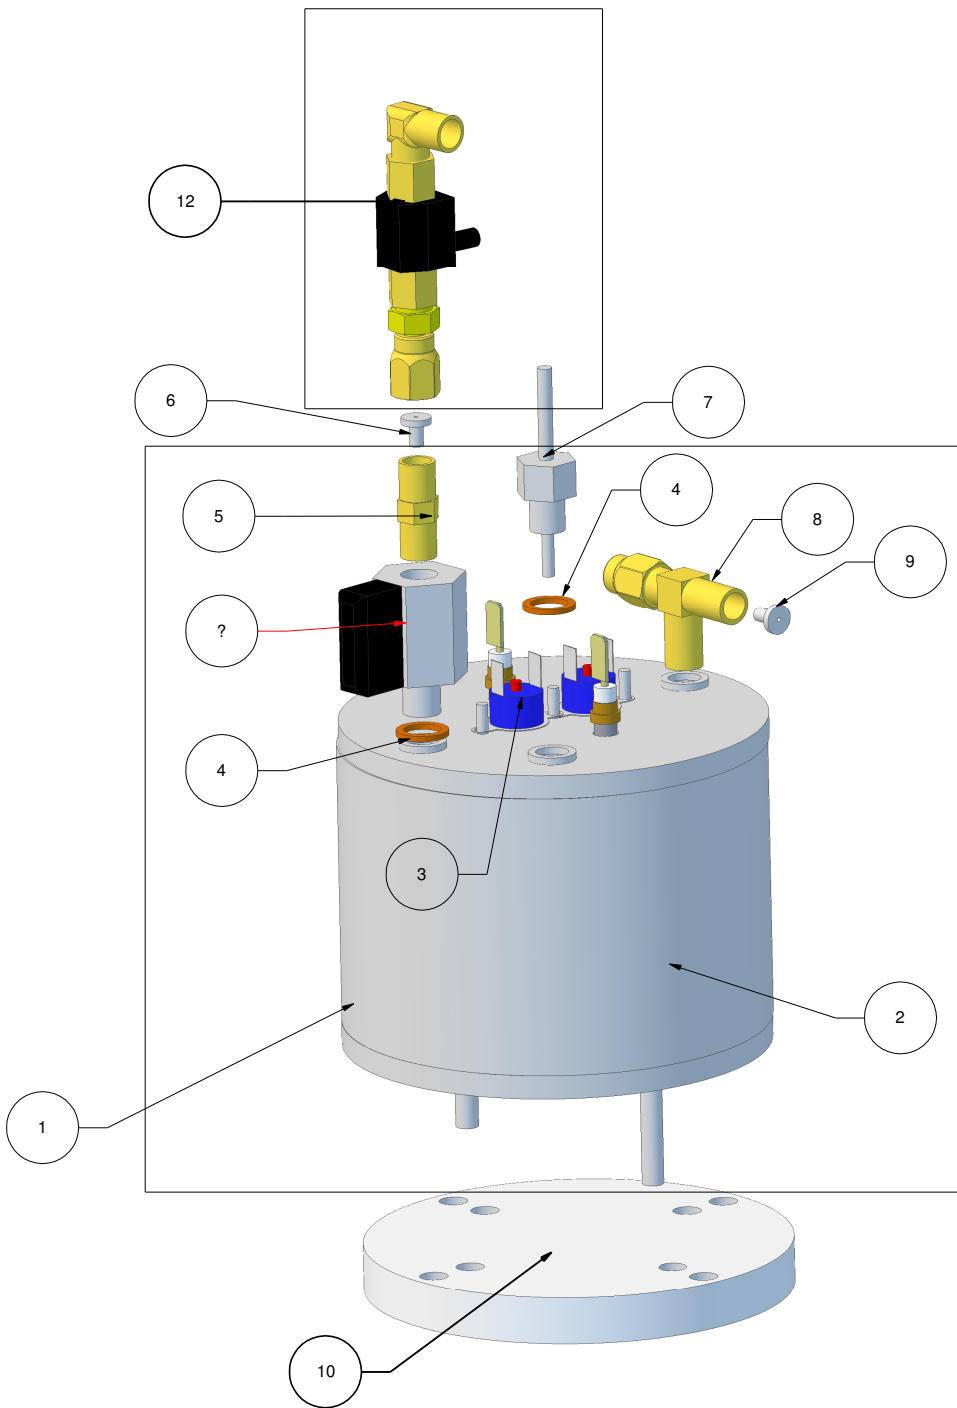

## MACH SERIES GROUP HEAD

Item Number	Part Number	Part Name
1	MV-1005	Group Head
2	MV-1031	Group Screen
3	MV-1032	Group Screw
4	MV-1030	Group Gasket
5	MV-1029	Diffuser
6	MV-1007	Cartridge Heater
7	MV-1010	1/8 Brew Valve Elbow
8	MV-1008-M4	M4 RTD
9	MV-1048	135c Resetable High Limit
10	MV-1249	Cartridge Heater Clamp
11	MV-1032	Group Mounting Screw
12	MV-2122-C	Mach Brew Valve Complete
13	MV-2123	Mach Exhaust tube
14	MV-2161	Brew Valve Pipe **

\* Please Indicate Brew Valve Pipe Group # when ordering

## MACH SERIES STEAM / HOT WATER WANDS

Item Number	Part Number	Part Name
1	MV-1111	Steam Wand O-ring
2	MV-2017-V	Mach 2 Steam Wand Vacuum
3	MV-1024	Steam and Hot Water Bushing
4	MV-1023	Wand Ball
5	MV-1038	1/4 x 6mm Push In Fitting
6	MV-2018	Steam Teflon Tube
7	MV-1082	1/8 Bsp Union Nut
8	MV-1203	6mm Tube Insert
9	MV-1171	6mm Ferrule
10	MV-1027	Hot Water Bell
11	MV-2019	Mach 2 Hot Water Wand
12	MV-9021	3mm x 16mm screw
13	MV-1025	Steam / Hot Water Plate
14	MV-9019	3mm x 8mm Screw
15	MV-9024	3mm Lock Washer
16	MV-2158	Steam Wand 6mm Fitting
17	MV-1026	Steam Wand Tip

## MACH SERIES BREW BOILER

Item Number	Part Number	Part Name
1	MV-1254	Brew Boiler Complete
2	MV-1045	Brew Boiler
3	MV-1098	135c High Limit Resettable
4	MV-1059	1/8 Copper Washer
5	MV-1035	Straight 1/8 Fitting
6	MV-1028	.6mm flow restrictor
7	MV-1059	1/8 Bsp RTD
8	MV-1065	1/8 Bsp Tee
9	MV-1096	1.0mm Flow Restrictor
10	MV-1169	Brew Boiler Mounting Bracket
11	MV-6015	Mach Brew Boiler Mounting
12	MV-1276C-MS	Mach Series Flow Meter Complete