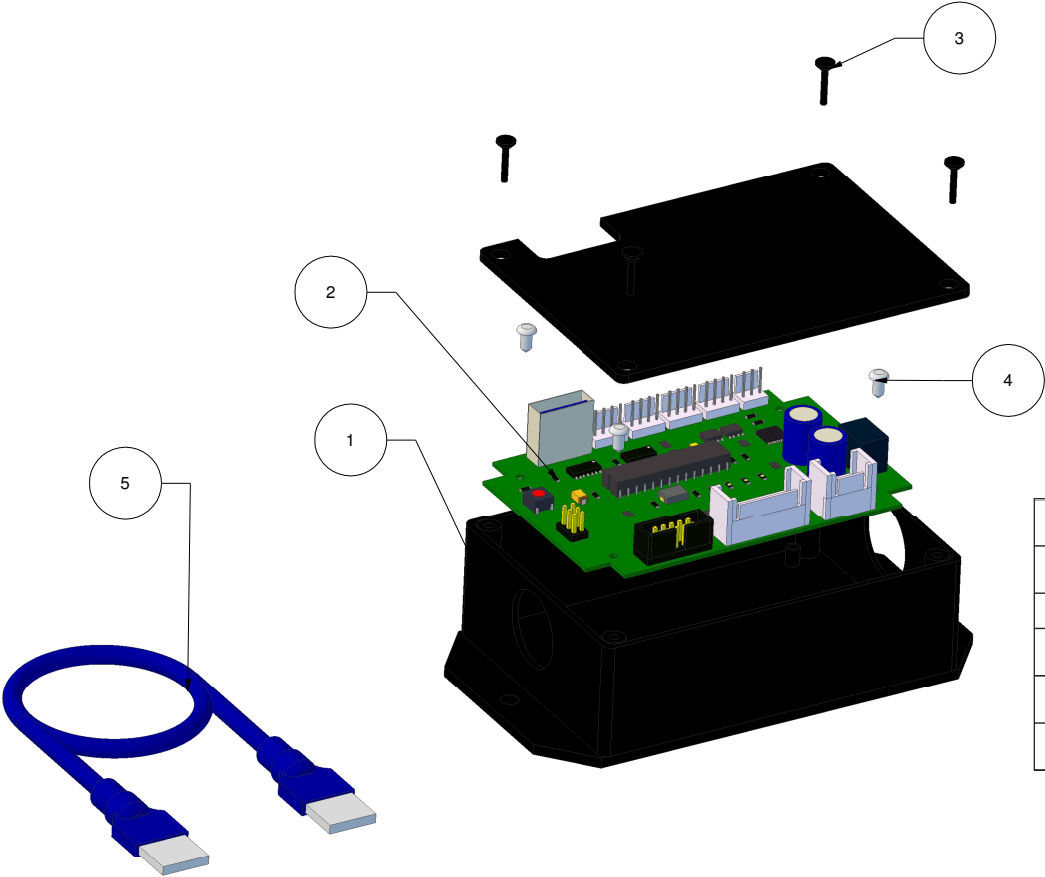

Item Number	Part Number	Part Name
1	MV-1197	UI Board Case
2	MV-1089	UI PCB
3	MV-1198	Board Case Cover Screw
4	MV-1199	UI Board Screw
5	MV-1090	USB 2.0