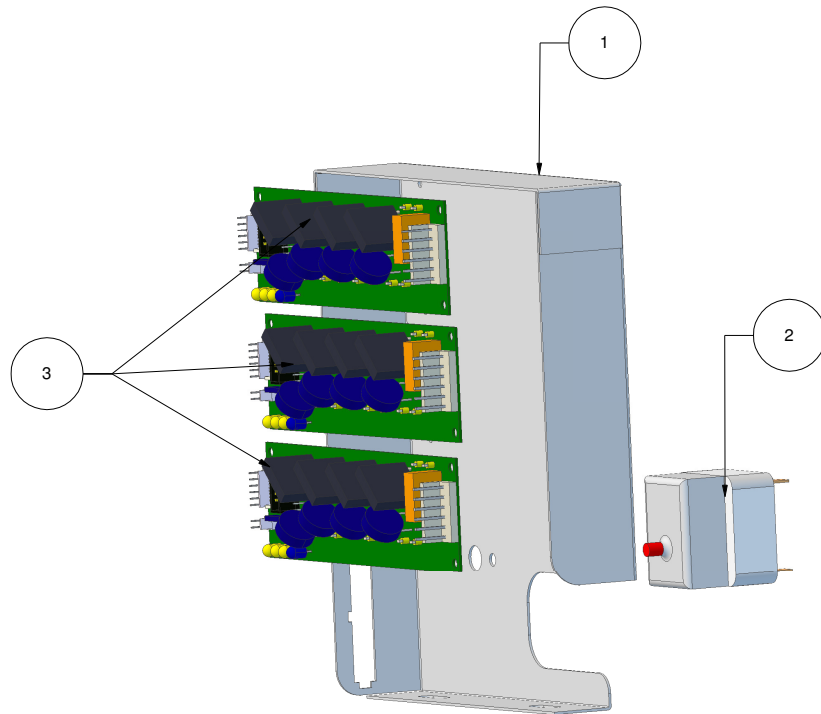

## MACH SERIES GROUP ACTUATORS

Item Number	Part Number	Part Name
1	MV-2030	Mach 2 Group Actuator Right
2	MV-2031	Mach 2 Group Actuator Left
18	Mv-2032	Mach 2 Group Actuator Right
3	MV-2033	Mach 2 Group Actuator Grip Left
4	MV-2034	Mach 2 Group Actuator Grip Screws
5	MV-2022	Mach 2 Activation bushing
6	MV-2035	Mach 2 activation mounting bracket
7	MV-2036	Mach 2 Rubber Stoppers
8	MV-2101	Reed Switch
9	MV-2039	3mm Button head screw
10	MV-2040	Mach 2 Group Activation Upper Cover
11	MV-1260	5mm Button Head Screw
12	HW-6mm Nut	6mm Nut
13	MV-2037	Mach 2 Activation Pin

## MACH 2 REMOTE DISPLAY

Item Number	Part Number	Part Name
1	MV-2125	Mach 2 Steam lever standoff
2	MV-9000	3mm bolt
3	MV-2126	Mach 2 Overlay
4	MV-2127	Remote Display Board