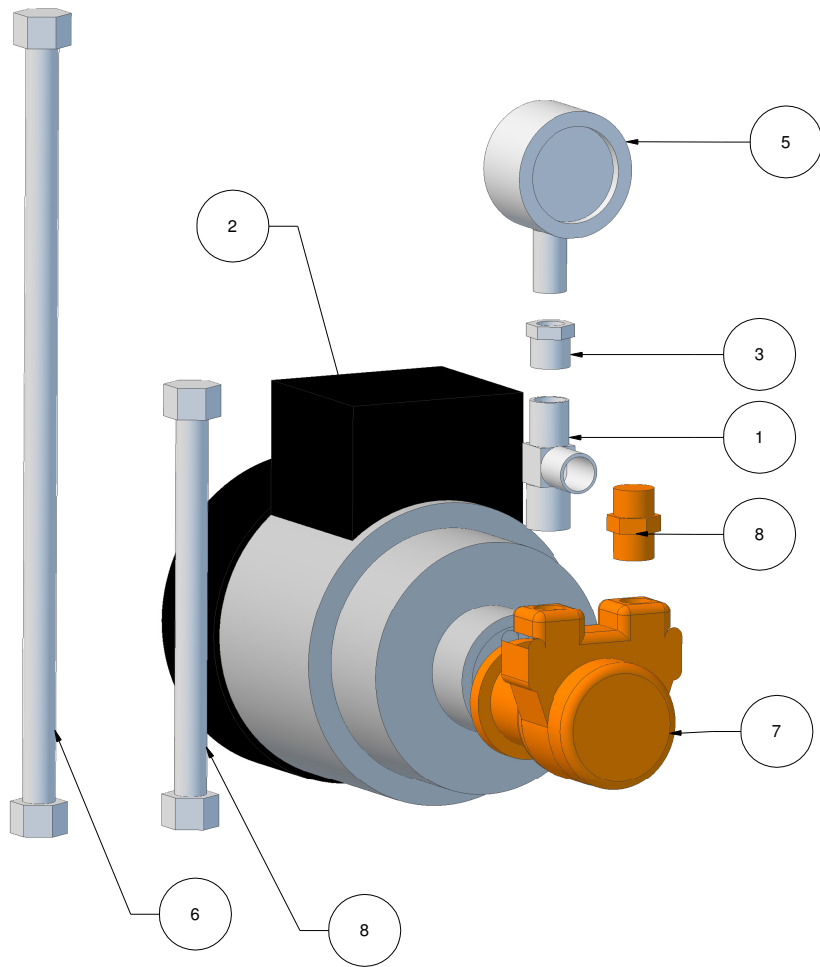

# UI BOARD

Item Number	Part Number	Part Name
1	MV-1197	UI Board Case
2	MV-1089	UI PCB
3	MV-1198	Board Case Cover Screw
4	MV-1199	UI Board Screw
5	MV-1090	USB 2.0

## MACH 2 STEAM, HOT WATER AND MIXING VALVE

Item Number	Part Number	Part Name
1	MV-1164	Steam, Hot Water and Mixing Valve
2	HW-6mm Nut	6mm Nut
3	MV-1113	1/4 Serto Adjustable Tee
4	MV-1162	1/4 Elbow Fitting
5	MV-2043	Steam Hot Water Mounting Bracket
6	MV-1069	1/4 Straight Fitting
7	HW-4mm x 6mm	4mm x 6mm Screw
8	MV-1070	1/4 x 1/8 Straight Serto Fitting

## PIEZO HOT WATER SWITCH

Item Number	Part Number	Part Name
1	MV-1016-PZ-SS	22mm Piezo Switch

## MACH 2 PUMPS

Item Number	Part Number	Part Name
1	MV-1106	Pump Tee
2	MV-1101	Pump Motor
3	MV-1105	Gauge Reducing Fitting
4	MV-1103-2FT	Incoming Supply Hose
5	MV-1107	Pump Gauge
6	MV-1103-5FT	Outgoing Supply Hose
7	MV-1100	Pump Head
8	MV-1104	Incoming Water Pump Fitting