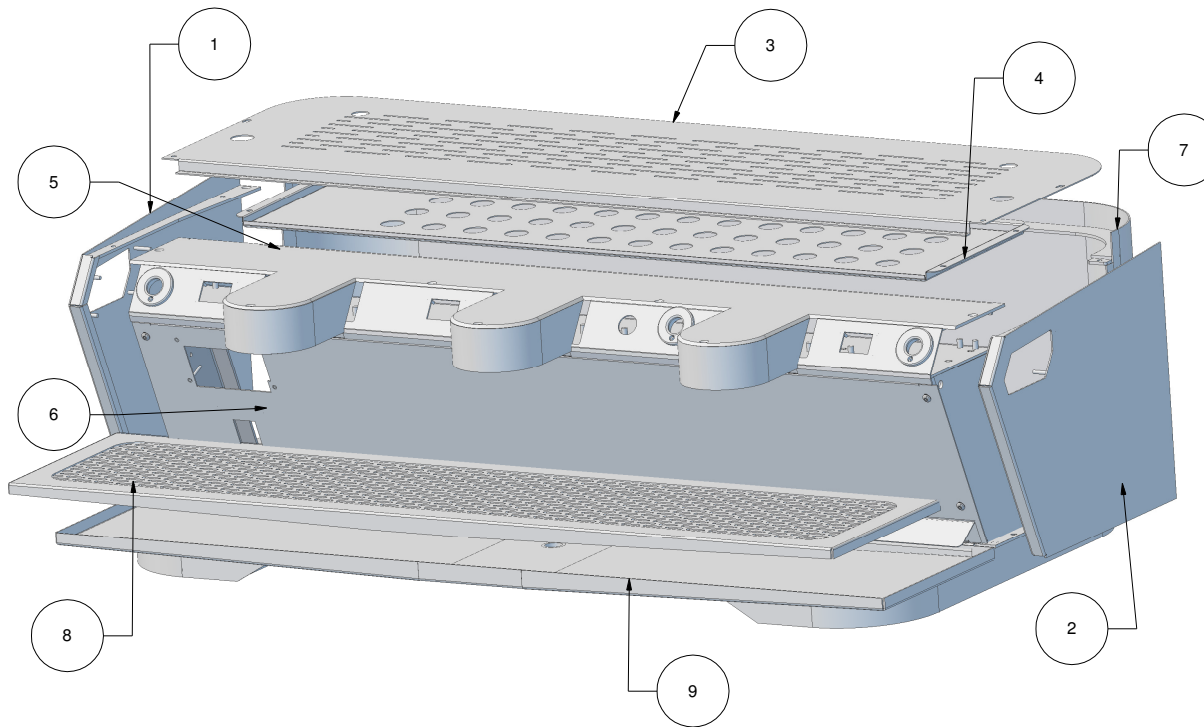

Item Number	Part Number	Part Name
1	MV-2000	Left Side Panel
2	MV-2001	Right Side Panel
3	MV-2002-3	Cup Tray 3 Group
4	MV-2002-L-3	Cup Tray Lower 3 Group
5	MV-2003-3	Group Top Cover 3 Group
6	MV-2004-3	Front Cover 3 Group
7	MV-2005-3	Back Panel 3 Group
8	MV-2006-3	Upper Drip Tray
9	MV-2007-3	Lower Drip Tray 3 Group