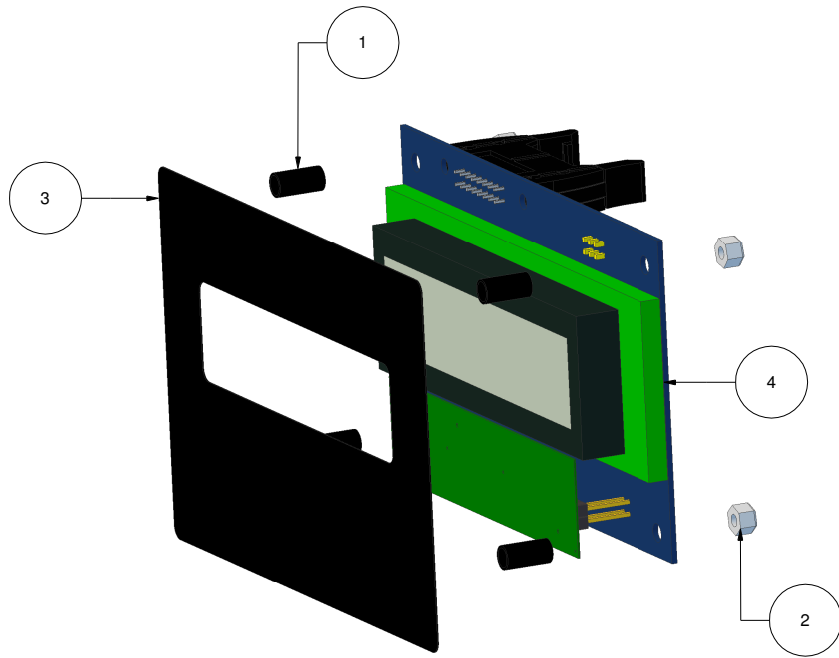

MACH 2 REMOTE DISPLAY

Item Number	Part Number	Part Name
1	MV-2125	Mach 2 Steam lever standoff
2	MV-9000	3mm bolt
3	MV-2126	Mach 2 Overlay
4	MV-2127	Remote Display Board