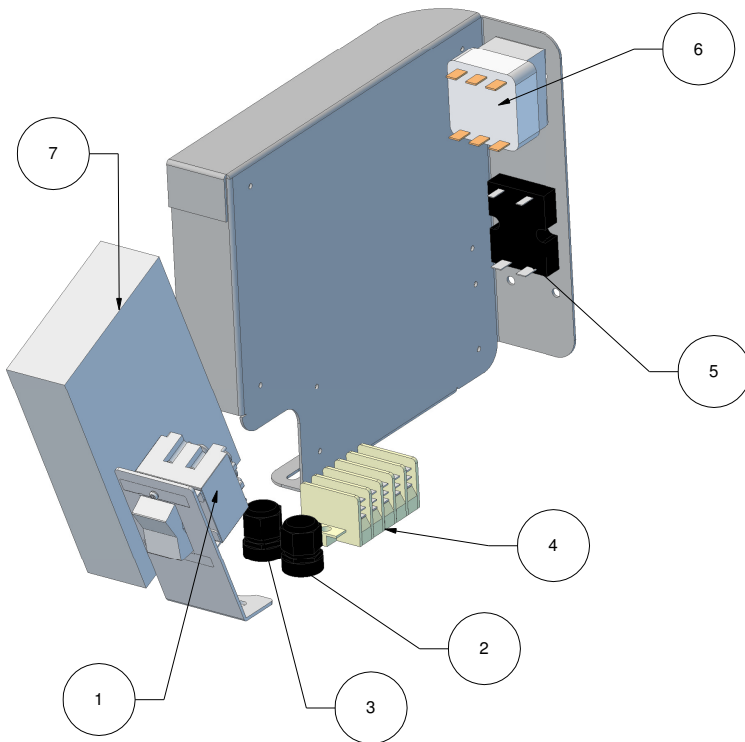

## MACH SERIES DRAIN MANIFOLD

Item Number	Part Number	Part Name
1	MV-2045	Mach 2 Drain Manifold
2	MV-1032	5mm mounting Screw
3	MV-2046	Drain Fitting
4	MV-1035	Straight 1/8 Fitting
5	MV-1010	1/8 Brew Valve Elbow

## MACH 1 ELECTRONICS

Item Number	Part Number	Part Name
1	MV-2056	Mach 2 Main Power Switch
2	MV-2054	Power Cord Strain Releif
3	MV-2053	Pump Strain Releif
4	MV-2185	Mach 1 Terminal Block
5	MV-1099-20amp	24vdc SSR 20amp
6	MV-1056	High Limit Steam Boiler
7	MV-2125	Meanwell RS 100