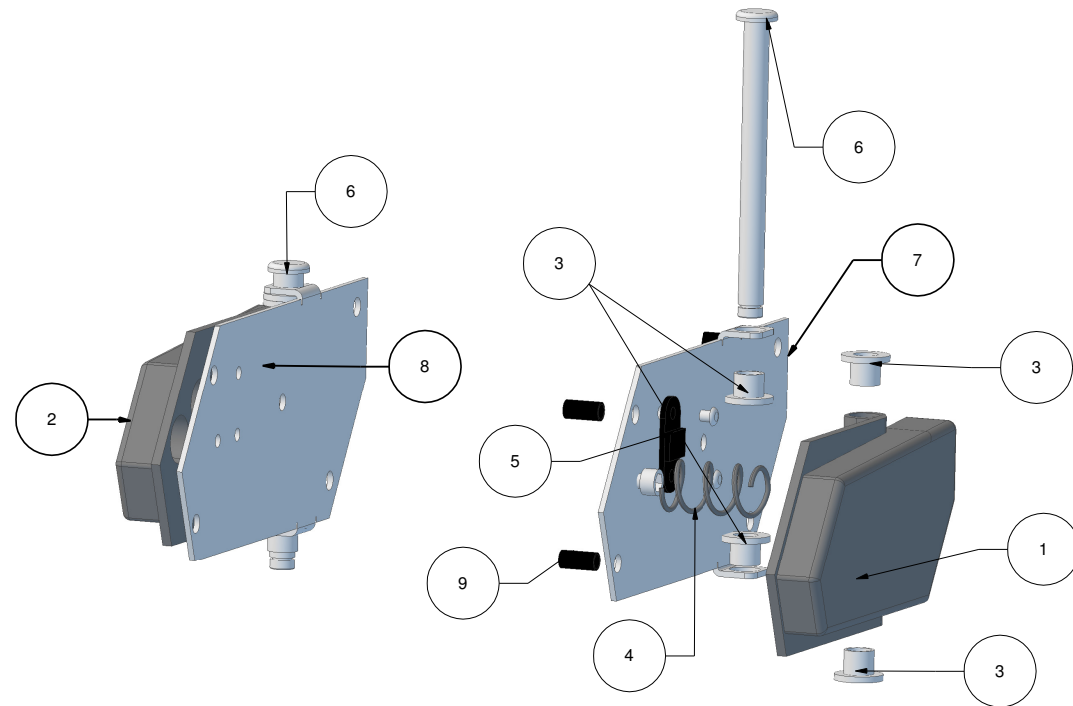

## MACH SERIES DISPLAY

Item Number	Part Number	Part Name
1	MV-2044	Plastic Display Cover
2	HW-3mm Nut	3mm bolt
3	MV-1088	Display MAVAM
4	MV-2044	Mach 2 Display Spacer

## MACH SERIES STEAM ACTIVATION

Item Number	Part Number	Part Name
1	MV-2020	Mach 2 Steam Lever Right
2	MV-2021	Mach 2 Steam Lever Left
3	MV-2022	Mach 2 Activation Bushings
4	MV-2024	Mach 2 Steam Activation Spring
5	MV-2025	Mach 2 Hall Effect Sensor
6	MV-2026	Mach 2 Activation Pin Steam
7	MV-2027	Mach 2 Right Steam Lever Activation SM
8	MV-2028	Mach 2 Left Steam Lever Activation SM
9	MV-2029	Mach 2 Steam Stand Offs