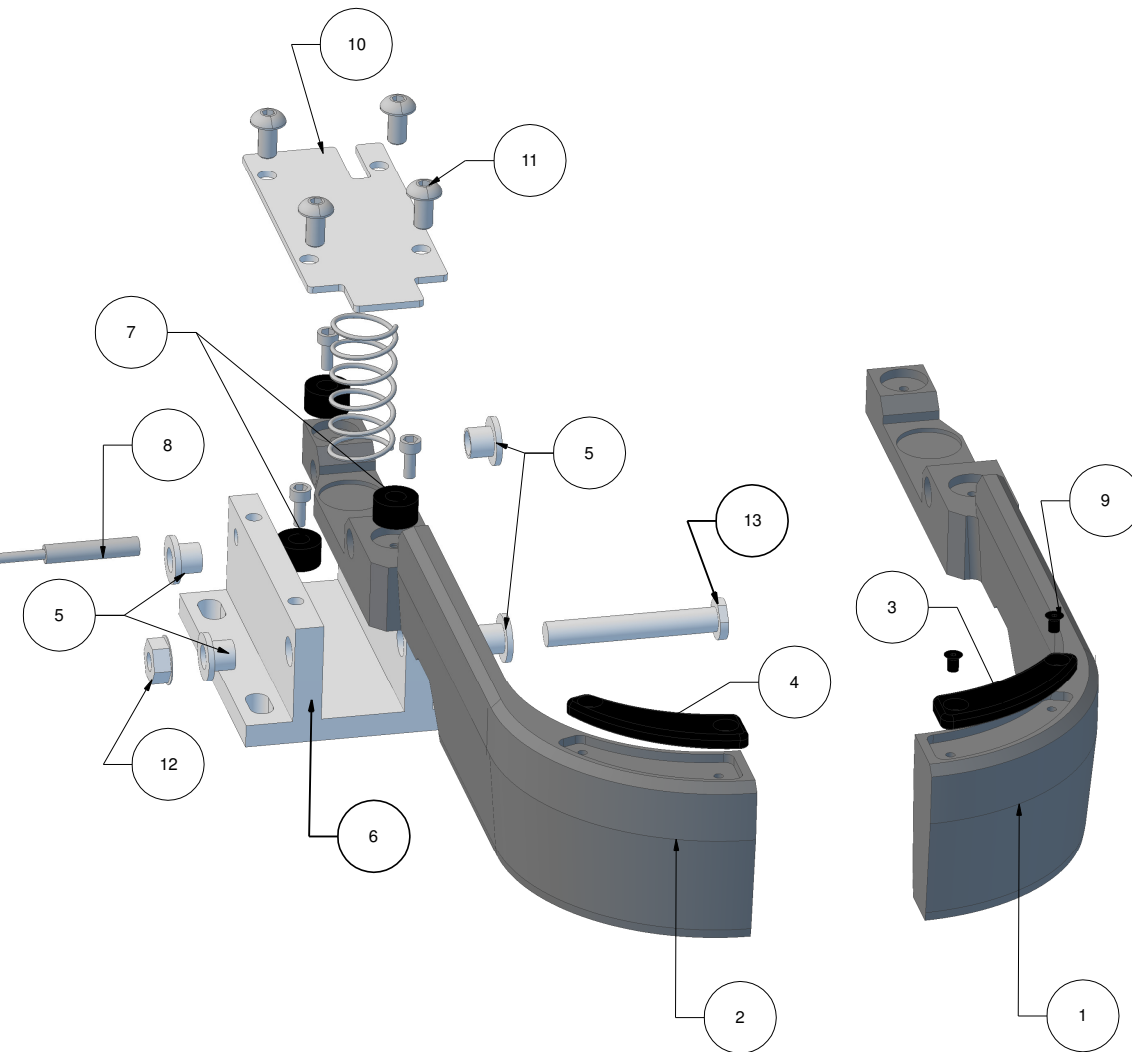

## MACH SERIES DISPLAY

Item Number	Part Number	Part Name
1	MV-2044	Plastic Display Cover
2	HW-3mm Nut	3mm bolt
3	MV-1088	Display MAVAM
4	MV-2044	Mach 2 Display Spacer

## MACH SERIES STEAM ACTIVATION

Item Number	Part Number	Part Name
1	MV-2020	Mach 2 Steam Lever Right
2	MV-2021	Mach 2 Steam Lever Left
3	MV-2022	Mach 2 Activation Bushings
4	MV-2024	Mach 2 Steam Activation Spring
5	MV-2025	Mach 2 Hall Effect Sensor
6	MV-2026	Mach 2 Activation Pin Steam
7	MV-2027	Mach 2 Right Steam Lever Activation SM
8	MV-2028	Mach 2 Left Steam Lever Activation SM
9	MV-2029	Mach 2 Steam Stand Offs

## MACH SERIES GROUP ACTUATORS

Item Number	Part Number	Part Name
1	MV-2030	Mach 2 Group Actuator Right
2	MV-2031	Mach 2 Group Actuator Left
18	Mv-2032	Mach 2 Group Actuator Right
3	MV-2033	Mach 2 Group Actuator Grip Left
4	MV-2034	Mach 2 Group Actuator Grip Screws
5	MV-2022	Mach 2 Activation bushing
6	MV-2035	Mach 2 activation mounting bracket
7	MV-2036	Mach 2 Rubber Stoppers
8	MV-2101	Reed Switch
9	MV-2039	3mm Button head screw
10	MV-2040	Mach 2 Group Activation Upper Cover
11	MV-1260	5mm Button Head Screw
12	HW-6mm Nut	6mm Nut
13	MV-2037	Mach 2 Activation Pin