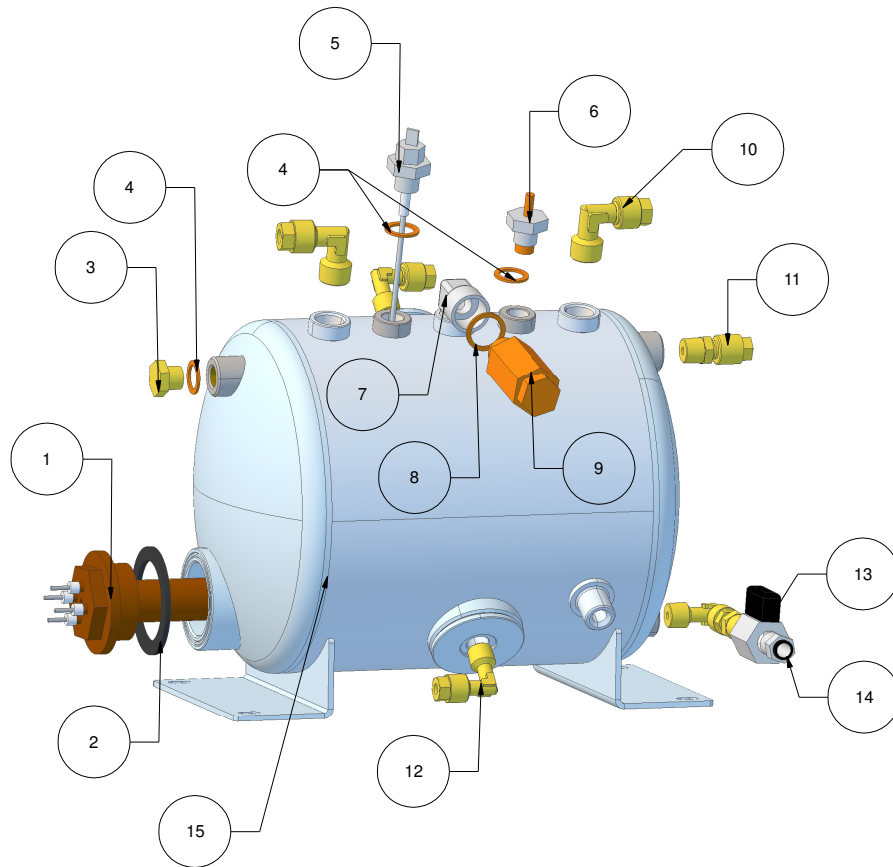

## MACH 3 GROUP PANELS

Item Number	Part Number	Part Name
1	MV-2000	Left Side Panel
2	MV-2001	Right Side Panel
3	MV-2002-3	Cup Tray 3 Group
4	MV-2002-L-3	Cup Tray Lower 3 Group
5	MV-2003-3	Group Top Cover 3 Group
6	MV-2004-3	Front Cover 3 Group
7	MV-2005-3	Back Panel 3 Group
8	MV-2006-3	Upper Drip Tray
9	MV-2007-3	Lower Drip Tray 3 Group

## MACH 1 BOILER

Item Number	Part Number	Part Name
1	MV-2008-1	1 Group Heating Element
2	MV-2111	Heating Element Gasket
3	MV-1076	1/4 Boiler Plug
4	MV-1063	1/4 Copper Washer
5	MV-1049	Autofill Probe
6	MV-1046	Purge Valve
7	MV-2010	3/8 x 3/8 Elbow
8	MV-1050	3/8 Copper Washer
9	MV-1051	Pressure Relief Valve
10	MV-2014	Steam / Hot Water Fitting
11	MV-1069	1/4 Straight Fitting
12	MV-1064	1/4 Elbow Fitting
13	MV-1168	1/4 Shut Off Valve
14	MV-1030	6mm Push In Fitting
15	MV-2184	1 Group Boiler

## MACH 2 GROUP BOILER

Item Number	Part Number	Part Name
1	MV-2009	Mach 2 2 Group Heating Element
2	MV-1079	Heating Element Gasket
3	MV-2120	2 Group Pressure Transducer Pipe
4	MV-1243	Pressure Transducer
5	MV-1063	1/4 Copper Washer
6	MV-1050	3/8 Copper Washer
7	MV-1051	Pressure Relief Valve
8	MV-2010	3/8 x 3/8 Elbow
9	MV-1046	Purge Valve
10	MV-1091	Hot Water Dip Tube
11	MV-2014	Mach 2 Hot Water Fitting
12	MV-2011	PRV Cover
13	MV-1038	1/4 x 6mm Push In Fitting
14	MV-1162	1/4 Adjustable Fitting
15	MV-2015	Mach 2 2 Group Boiler
16	MV-1064	1/4 Elbow Fitting
17	MV-1081	P-Stat Holder
18	MV-1076	3/8 Boiler plug
19	MV-1168	1/4 Shutoff Valve FF
20	MV-1049	Autofill Probe
21	MV-1069	1/4 Straight Fitting

## MACH SERIES GROUP HEAD

Item Number	Part Number	Part Name
1	MV-1005	Group Head
2	MV-1031	Group Screen
3	MV-1032	Group Screw
4	MV-1030	Group Gasket
5	MV-1029	Diffuser
6	MV-1007	Cartridge Heater
7	MV-1010	1/8 Brew Valve Elbow
8	MV-1008-M4	M4 RTD
9	MV-1048	135c Resetable High Limit
10	MV-1249	Cartridge Heater Clamp
11	MV-1032	Group Mounting Screw
12	MV-2122-C	Mach Brew Valve Complete
13	MV-2123	Mach Exhaust tube
14	MV-2161	Brew Valve Pipe **