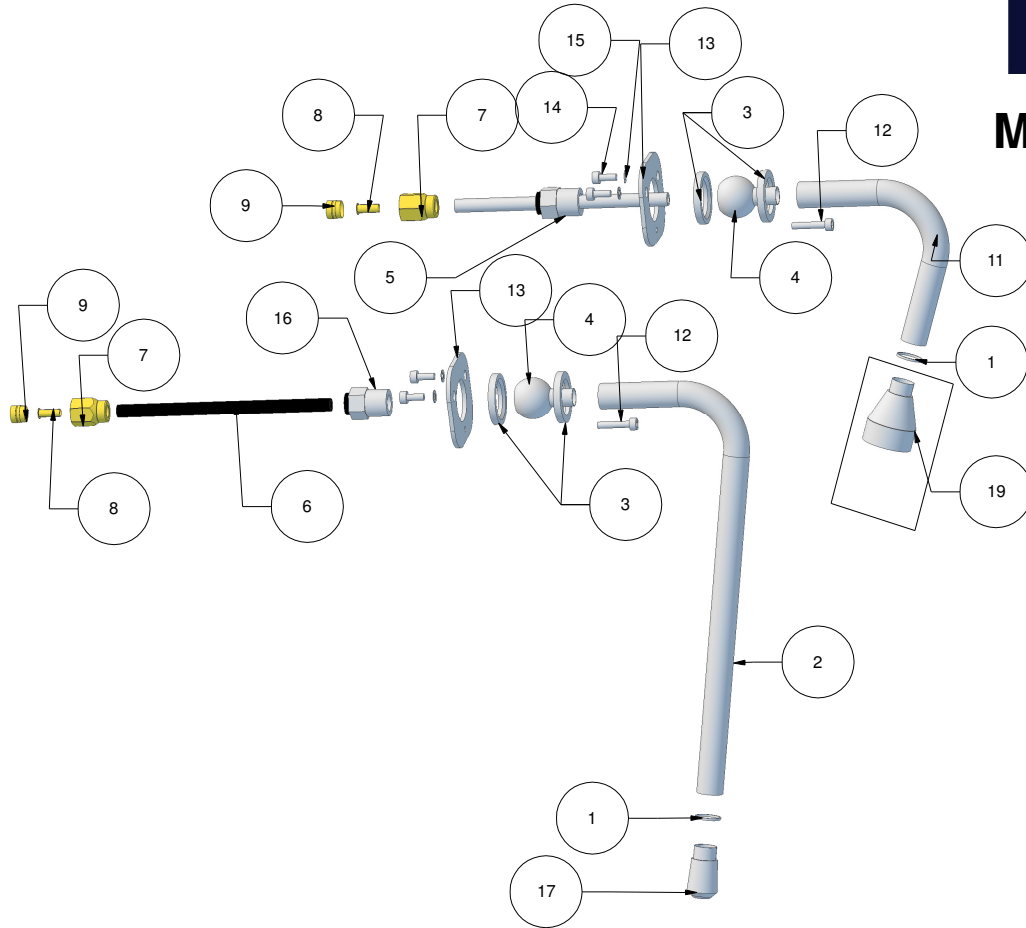

## MACH 3 GROUP BOILER

Item Number	Part Number	Part Name
1	MV-2008	Mach 2 3 Group Heating Element
2	MV-1243	Pressure Transducer
3	MV-1049	Auto Fill Probe
4	MV-1063	1/4 Copper Washer
5	MV-2010	3/8 to 3/8 Elbow Fitting
6	MV-1050	3/8 Copper Washer
7	MV-1051	Pressure Relief Valve
8	MV-1038	1/4 x 6mm Push In Fitting
9	MV-1168	1/4 Shut Off Valve
10	MV-2013	3 Group Steam Boiler
11	MV-1064	1/4 Elbow Fitting
12	MV-1091	Hot Water Dip Tube
13	MV-2014	Mach 2 Hot Water Fitting
14	MV-1046	Purge Valve
15	MV-2121	3 Group PressureTransducer Tube
16	MV-1081	Pressure Transducer Holder
17	MV-1076	3/8 Boiler plug
18	MV-2011	Pressure Relief Valve Cover
19	MV-1069	1/4 Straight Fitting

## MACH SERIES GROUP HEAD

Item Number	Part Number	Part Name
1	MV-1005	Group Head
2	MV-1031	Group Screen
3	MV-1032	Group Screw
4	MV-1030	Group Gasket
5	MV-1029	Diffuser
6	MV-1007	Cartridge Heater
7	MV-1010	1/8 Brew Valve Elbow
8	MV-1008-M4	M4 RTD
9	MV-1048	135c Resetable High Limit
10	MV-1249	Cartridge Heater Clamp
11	MV-1032	Group Mounting Screw
12	MV-2122-C	Mach Brew Valve Complete
13	MV-2123	Mach Exhaust tube
14	MV-2161	Brew Valve Pipe **

## MACH SERIES STEAM / HOT WATER WANDS

Item Number	Part Number	Part Name
1	MV-1111	Steam Wand O-ring
2	MV-2017-V	Mach 2 Steam Wand Vacuum
3	MV-1024	Steam and Hot Water Bushing
4	MV-1023	Wand Ball
5	MV-1038	1/4 x 6mm Push In Fitting
6	MV-2018	Steam Teflon Tube
7	MV-1082	1/8 Bsp Union Nut
8	MV-1203	6mm Tube Insert
9	MV-1171	6mm Ferrule
10	MV-1027	Hot Water Bell
11	MV-2019	Mach 2 Hot Water Wand
12	MV-9021	3mm x 16mm screw
13	MV-1025	Steam / Hot Water Plate
14	MV-9019	3mm x 8mm Screw
15	MV-9024	3mm Lock Washer
16	MV-2158	Steam Wand 6mm Fitting
17	MV-1026	Steam Wand Tip

## MACH SERIES DRAIN MANIFOLD

Item Number	Part Number	Part Name
1	MV-2045	Mach 2 Drain Manifold
2	MV-1032	5mm mounting Screw
3	MV-2046	Drain Fitting
4	MV-1035	Straight 1/8 Fitting
5	MV-1010	1/8 Brew Valve Elbow