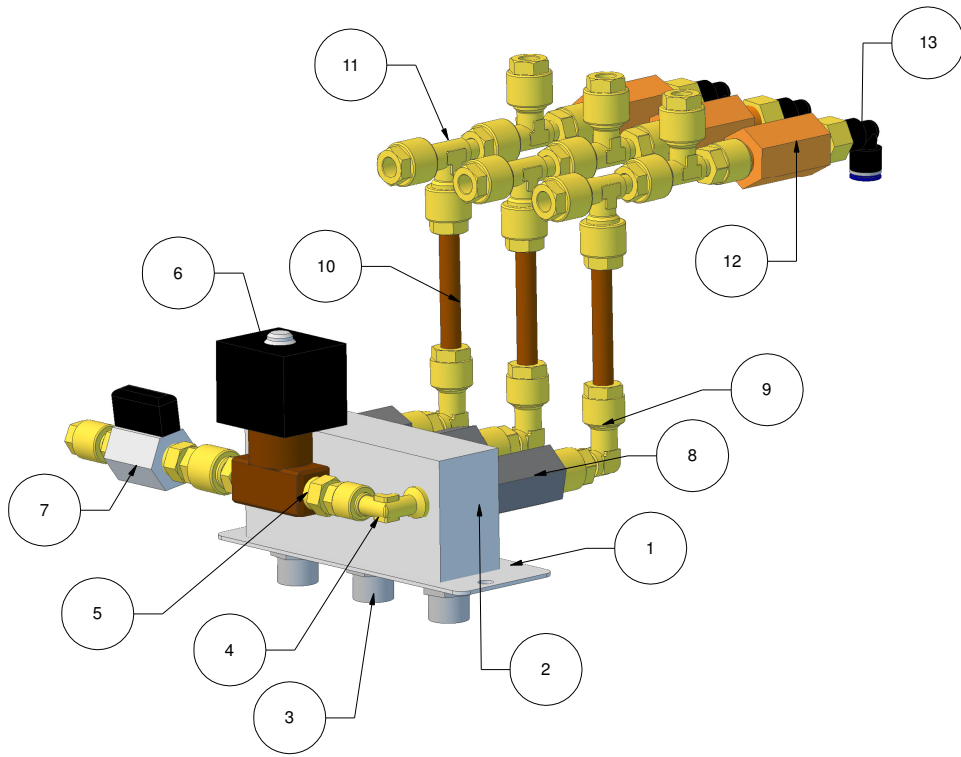

## MACH 1 ELECTRONICS

Item Number	Part Number	Part Name
1	MV-2056	Mach 2 Main Power Switch
2	MV-2054	Power Cord Strain Releif
3	MV-2053	Pump Strain Releif
4	MV-2185	Mach 1 Terminal Block
5	MV-1099-20amp	24vdc SSR 20amp
6	MV-1056	High Limit Steam Boiler
7	MV-2125	Meanwell RS 100

## MACH 2 AND 3 ELECTRONICS

Item Number	Part Number	Part Name
1	MV-2053	Pump Strain Relieif
2	MV-2054	Power Cord Strain Relieif
3	MV-2055	Mach 2 Power Switch Sheet Metal
4	MV-1206	SSR Steam Boiler
5	MV-2125	Meanwell RS 100
6	MV-2051	Mach 2 Electronics Manifold Sheet Metal
7	MV-2061	Mach 1,2 and 3 PCB
8	MV-2056	Mach 2 Main Power Switch 3 Pole
9	MV-2052	Mach 2 and 3 Terminal Block

## MACH 1 HYDRAULIC MANIFOLD

Item Number	Part Number	Part Name
1	MV-1092	Incoming Water Fittings
2	MV-2186	Mach 1 Incoming Water Block
3	MV-1068	Check Valve
4	MV-1067	Expansion Valve
5	MV-1113	1/4 Adjustable Tee
6	MV-1164	Autofill 24v DC
7	MV-1064	1/4 Elbow Fittings
8	MV-1168	1/4 Shut Off Valve

## MACH 2 and 3 HYDRAULIC MANIFOLD

Item Number	Part Number	Part Name
1	MV-2062	Mach 2 Group Hydraulic Manifold Sheet Metal
1	MV-2063	Mach 3 Group Hydraulic Manifold Sheet Metal
2	MV-2064	Mach 2 Group Incoming Water Block
2	MV-2065	Mach 3 Group Incoming Water Block
3	MV-1092	Incoming Water Fittings
4	MV-1064	1/4 Elbow Fittings
5	MV-1162	1/4 Swivel Fittings
6	MV-1164	Autofill Valve 24v DC
7	MV-1168	1/4 Shut Off Valve
8	MV-1068	Check Valve
9	MV-2183	1/4 Elbow Adjustable Tube
10	MV-2170	2.5" Pipe Incoming
11	MV-1113	1/4 Adjustable Tee
12	MV-1067	Expansion Valve
13	MV-1161	Expansion Valve Elbow 6mm Push In Fitting