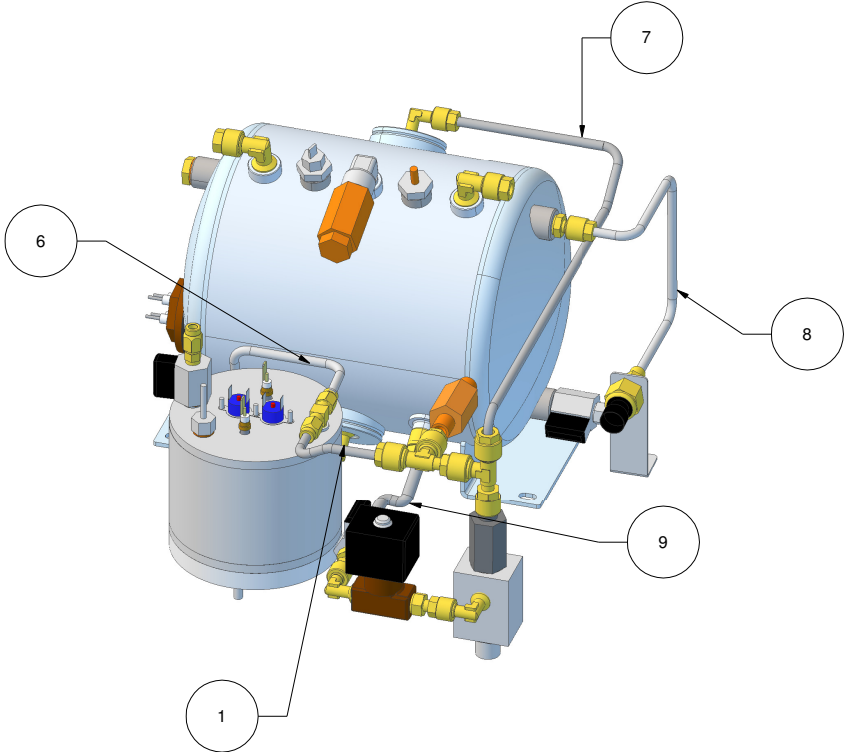

Item Number	Part Number	Part Name
1	MV-2152	Pipe Mach 1 group HX out
2	MV-2151	Pipe Mach 1 group HX IN
3	MV-2154	Pipe Mach 1 group Pressure Transducer Tube
4	MV-2150	Pipe Mach 1 Group Autofill
5	MV-2153	Pipe Mach 1 group Mixing