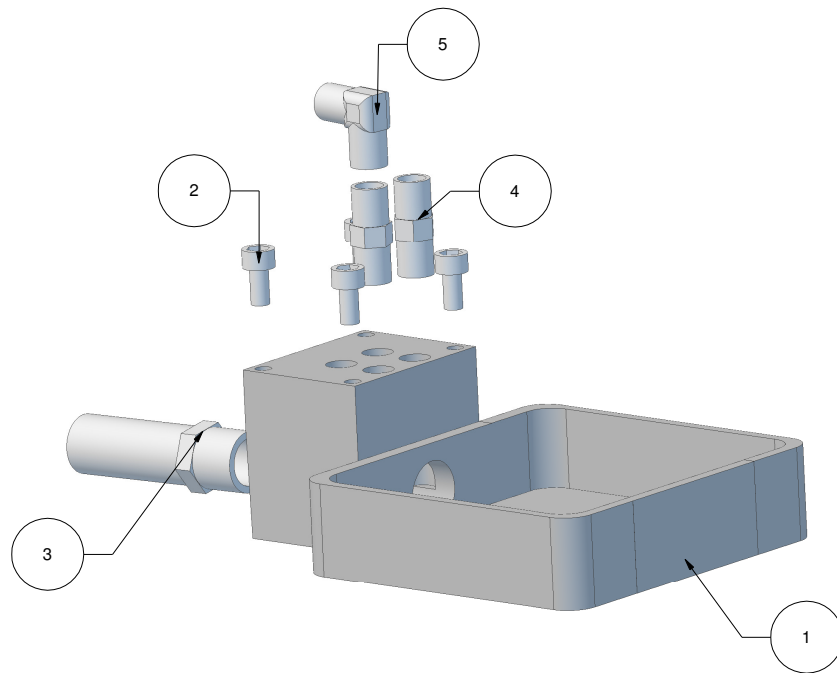

Item Number	Part Number	Part Name
1	MV-2045	Mach 2 Drain Manifold
2	MV-1032	5mm mounting Screw
3	MV-2046	Drain Fitting
4	MV-1035	Straight 1/8 Fitting
5	MV-1010	1/8 Brew Valve Elbow