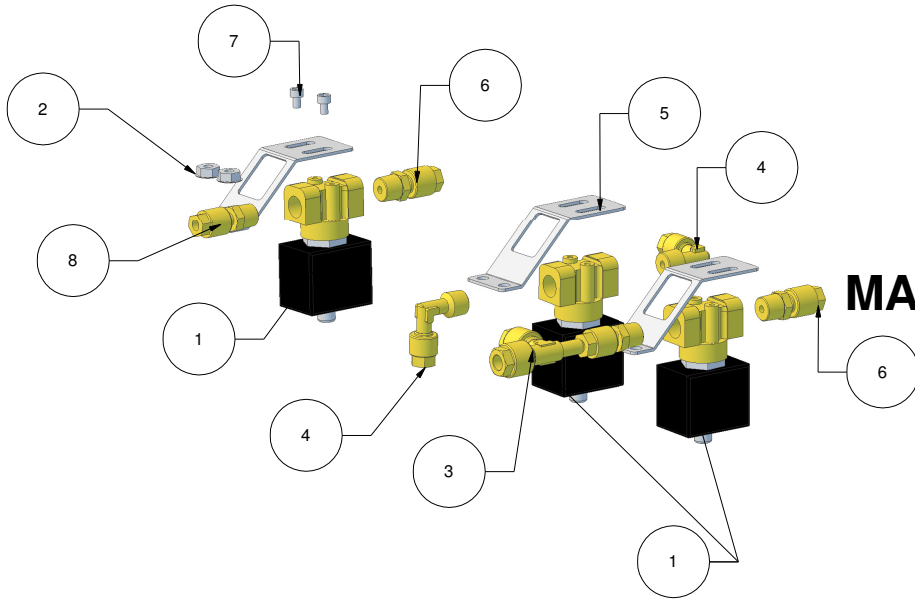

## MACH 2 REMOTE DISPLAY

Item Number	Part Number	Part Name
1	MV-2125	Mach 2 Steam lever standoff
2	MV-9000	3mm bolt
3	MV-2126	Mach 2 Overlay
4	MV-2127	Remote Display Board

## Mach 2 2 and 3 Group Relay Board

Item Number	Part Number	Part Name
1	MV-2057	Mach 2 Relay Board Sheet Metal
2	MV-1056	3 Pole High Limit Switch
3	MV-2060	Mach 2 Relay Board PCB

# UI BOARD

Item Number	Part Number	Part Name
1	MV-1197	UI Board Case
2	MV-1089	UI PCB
3	MV-1198	Board Case Cover Screw
4	MV-1199	UI Board Screw
5	MV-1090	USB 2.0

## MACH 2 STEAM, HOT WATER AND MIXING VALVE

Item Number	Part Number	Part Name
1	MV-1164	Steam, Hot Water and Mixing Valve
2	HW-6mm Nut	6mm Nut
3	MV-1113	1/4 Serto Adjustable Tee
4	MV-1162	1/4 Elbow Fitting
5	MV-2043	Steam Hot Water Mounting Bracket
6	MV-1069	1/4 Straight Fitting
7	HW-4mm x 6mm	4mm x 6mm Screw
8	MV-1070	1/4 x 1/8 Straight Serto Fitting