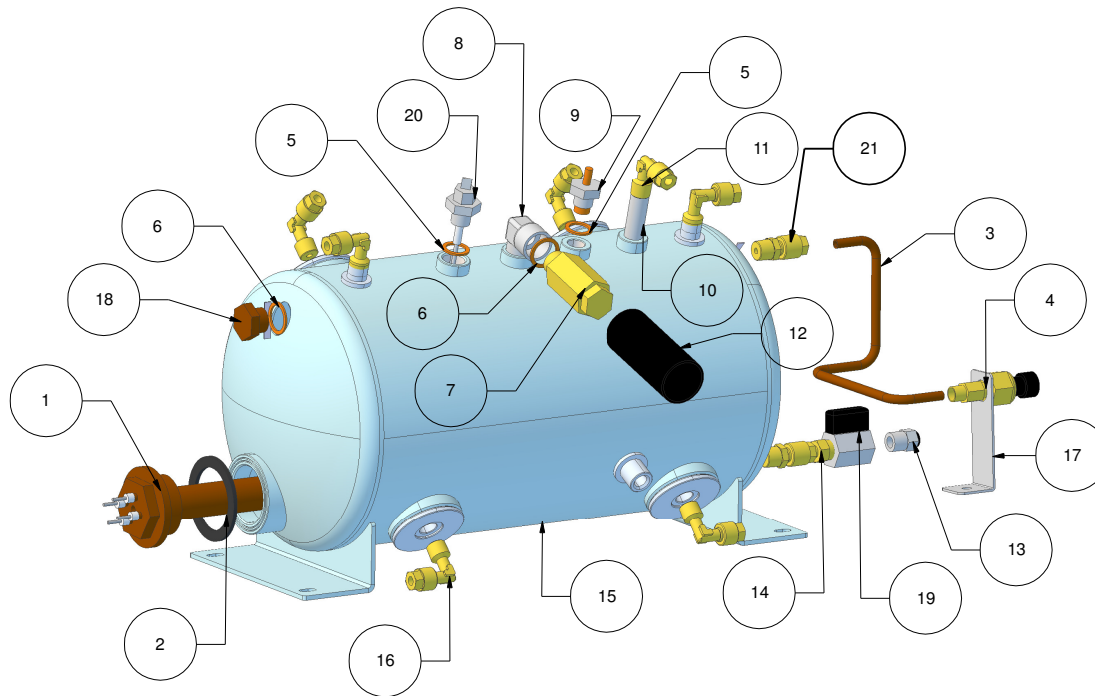

## MACH 3 GROUP PANELS

Item Number	Part Number	Part Name
1	MV-2000	Left Side Panel
2	MV-2001	Right Side Panel
3	MV-2002-3	Cup Tray 3 Group
4	MV-2002-L-3	Cup Tray Lower 3 Group
5	MV-2003-3	Group Top Cover 3 Group
6	MV-2004-3	Front Cover 3 Group
7	MV-2005-3	Back Panel 3 Group
8	MV-2006-3	Upper Drip Tray
9	MV-2007-3	Lower Drip Tray 3 Group

## MACH 1 BOILER

Item Number	Part Number	Part Name
1	MV-2008-1	1 Group Heating Element
2	MV-2111	Heating Element Gasket
3	MV-1076	1/4 Boiler Plug
4	MV-1063	1/4 Copper Washer
5	MV-1049	Autofill Probe
6	MV-1046	Purge Valve
7	MV-2010	3/8 x 3/8 Elbow
8	MV-1050	3/8 Copper Washer
9	MV-1051	Pressure Relief Valve
10	MV-2014	Steam / Hot Water Fitting
11	MV-1069	1/4 Straight Fitting
12	MV-1064	1/4 Elbow Fitting
13	MV-1168	1/4 Shut Off Valve
14	MV-1030	6mm Push In Fitting
15	MV-2184	1 Group Boiler

## MACH 2 GROUP BOILER

Item Number	Part Number	Part Name
1	MV-2009	Mach 2 2 Group Heating Element
2	MV-1079	Heating Element Gasket
3	MV-2120	2 Group Pressure Transducer Pipe
4	MV-1243	Pressure Transducer
5	MV-1063	1/4 Copper Washer
6	MV-1050	3/8 Copper Washer
7	MV-1051	Pressure Relief Valve
8	MV-2010	3/8 x 3/8 Elbow
9	MV-1046	Purge Valve
10	MV-1091	Hot Water Dip Tube
11	MV-2014	Mach 2 Hot Water Fitting
12	MV-2011	PRV Cover
13	MV-1038	1/4 x 6mm Push In Fitting
14	MV-1162	1/4 Adjustable Fitting
15	MV-2015	Mach 2 2 Group Boiler
16	MV-1064	1/4 Elbow Fitting
17	MV-1081	P-Stat Holder
18	MV-1076	3/8 Boiler plug
19	MV-1168	1/4 Shutoff Valve FF
20	MV-1049	Autofill Probe
21	MV-1069	1/4 Straight Fitting