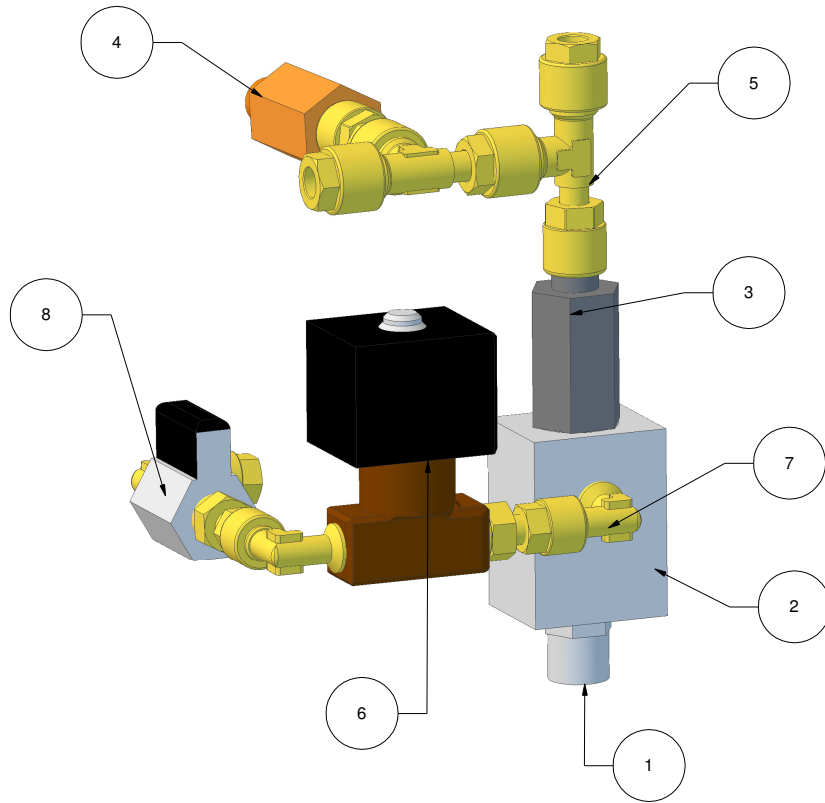

## MACH SERIES DRAIN MANIFOLD

Item Number	Part Number	Part Name
1	MV-2045	Mach 2 Drain Manifold
2	MV-1032	5mm mounting Screw
3	MV-2046	Drain Fitting
4	MV-1035	Straight 1/8 Fitting
5	MV-1010	1/8 Brew Valve Elbow

## MACH 1 ELECTRONICS

Item Number	Part Number	Part Name
1	MV-2056	Mach 2 Main Power Switch
2	MV-2054	Power Cord Strain Releif
3	MV-2053	Pump Strain Releif
4	MV-2185	Mach 1 Terminal Block
5	MV-1099-20amp	24vdc SSR 20amp
6	MV-1056	High Limit Steam Boiler
7	MV-2125	Meanwell RS 100

## MACH 2 AND 3 ELECTRONICS

Item Number	Part Number	Part Name
1	MV-2053	Pump Strain Relieif
2	MV-2054	Power Cord Strain Relieif
3	MV-2055	Mach 2 Power Switch Sheet Metal
4	MV-1206	SSR Steam Boiler
5	MV-2125	Meanwell RS 100
6	MV-2051	Mach 2 Electronics Manifold Sheet Metal
7	MV-2061	Mach 1,2 and 3 PCB
8	MV-2056	Mach 2 Main Power Switch 3 Pole
9	MV-2052	Mach 2 and 3 Terminal Block

## MACH 1 HYDRAULIC MANIFOLD

Item Number	Part Number	Part Name
1	MV-1092	Incoming Water Fittings
2	MV-2186	Mach 1 Incoming Water Block
3	MV-1068	Check Valve
4	MV-1067	Expansion Valve
5	MV-1113	1/4 Adjustable Tee
6	MV-1164	Autofill 24v DC
7	MV-1064	1/4 Elbow Fittings
8	MV-1168	1/4 Shut Off Valve