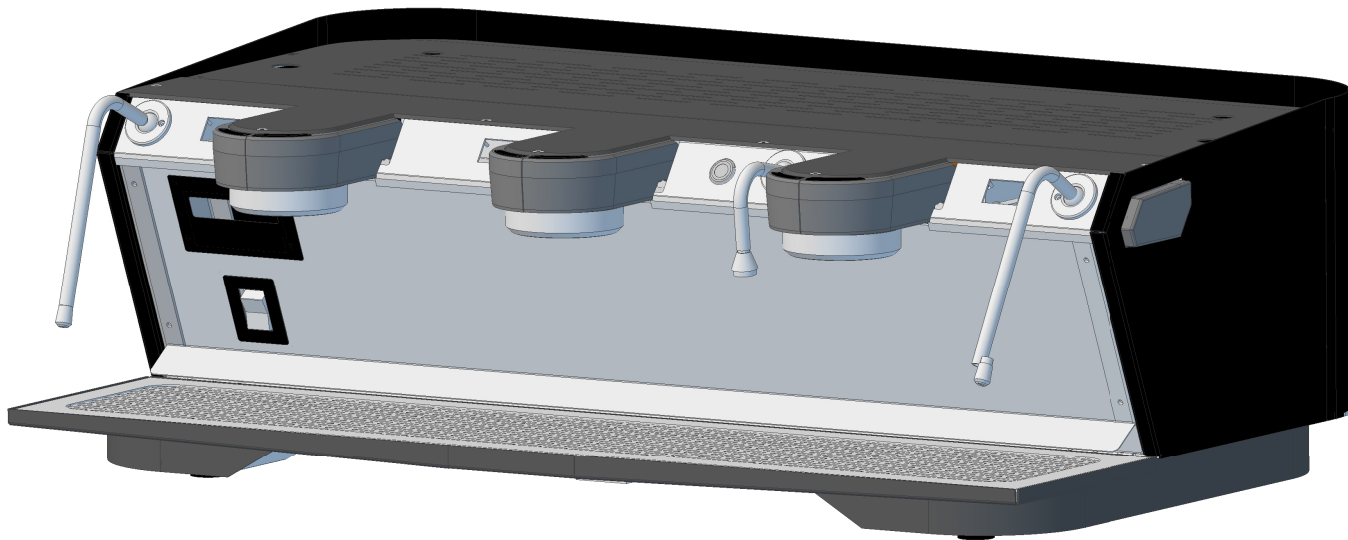

VERSION 3 UPDATED 8/2022