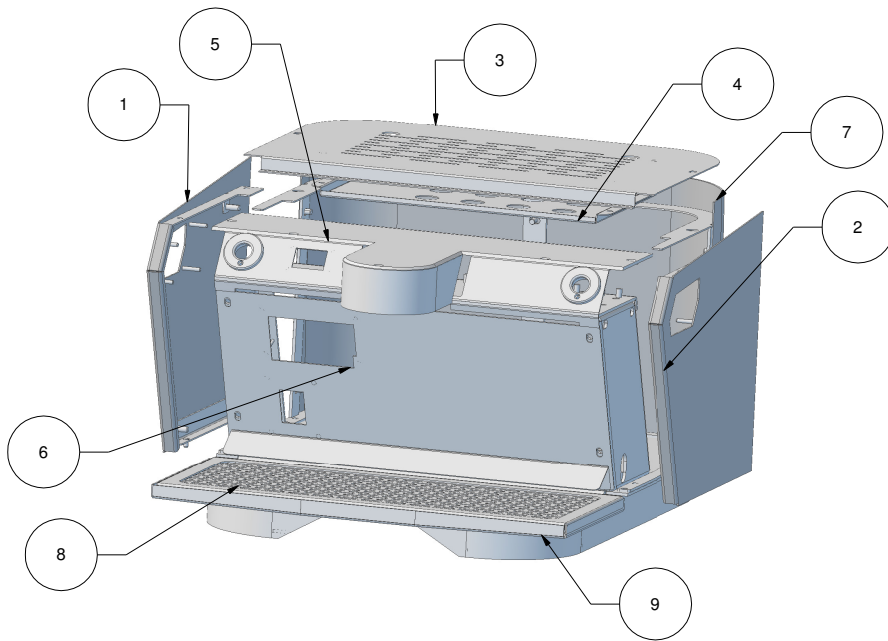

## MACH 1 PANELS

Item Number	Part Number	Part Name
1	MV-2000	Left Side Panel
2	MV-2001	Right Side Panel
3	MV-2002-1	Cup Tray 1 Group
4	MV-2002-L-1	Cup Tray 1 Lower
5	MV-2003-1	Group Top Cover 1 Group
6	MV-2004-1	Front Cover 1 Group
7	MV-2005-1	Back Panel 1 Group
8	MV-2006-1	Upper Drip Tray 1 Group
9	MV-2007-1	Lower Drip Tray 1 Group