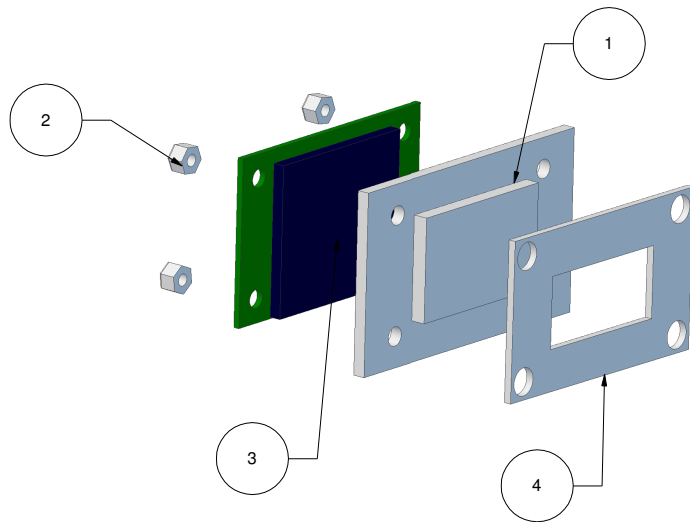

## MACH 3 GROUP PIPES

Item Number	Part Number	Part Name
1	MV-2070	Pipe Mach 3 Group Autofill
2	MV-2072-B	Pipe Mach 3 Group Mixing 1
3	MV-2071-B	Pipe Mach 3 Group Mixing 2
4	MV-2082-B	Pipe Mach 3 Group Mixing 3
5	MV-2073	Pipe Mach 3 Group HX out 1
6	MV-2081	Pipe Mach 3 Group HX out 2
7	MV-2080	Pipe Mach 3 Group HX out 3
8	MV-2076-B	Pipe Mach 3 Group HX In 1
9	MV-2077-B	Pipe Mach 3 Group HX In 2
10	MV-2078-B	Pipe Mach 3 Group HX In 3
11	MV-2079	Pipe Mach 3 Group Right Steam
12	MV-2075	Pipe Mach 3 Group Left Steam
13	MV-2083	Pipe Mach 3 Group Hot Water

## MACH SERIES DISPLAY

Item Number	Part Number	Part Name
1	MV-2044	Plastic Display Cover
2	HW-3mm Nut	3mm bolt
3	MV-1088	Display MAVAM
4	MV-2044	Mach 2 Display Spacer